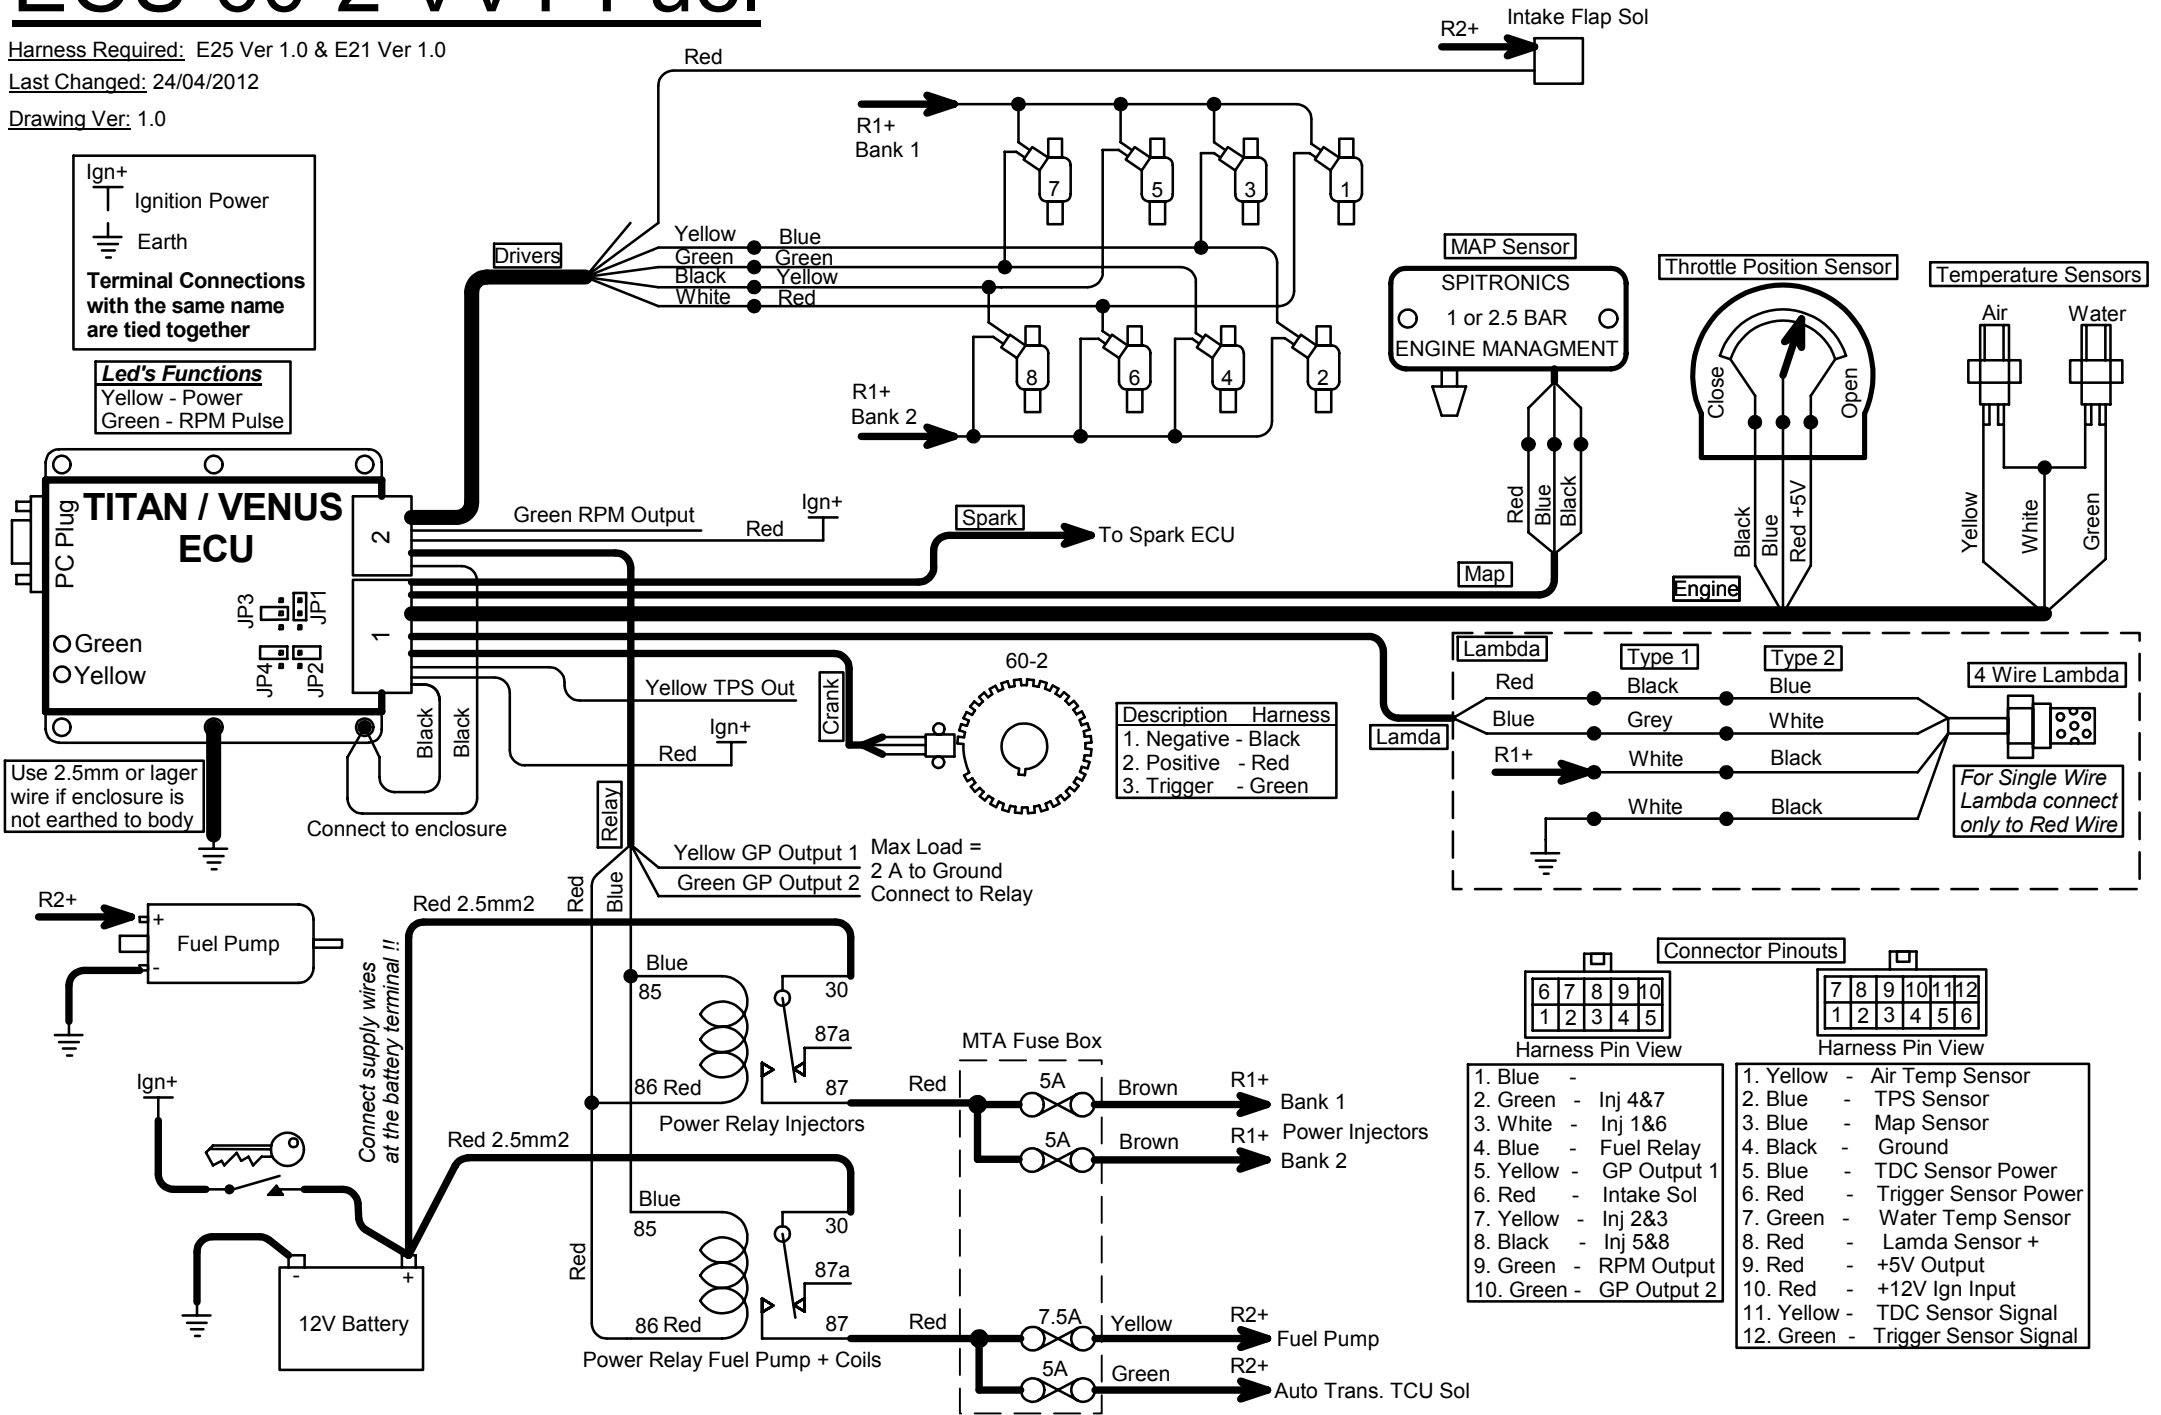

ECU 60-2 VVT Fuel

Harness Required: E25 Ver 1.0 & E21 Ver 1.0

Last Changed: 24/04/2012

Drawing Ver: 1.0

ECU 60-2 VVT Fuel

Harness Required: E25 Ver 1.0 & E21 Ver 1.0

Last Changed: 24/04/2012

Drawing Ver: 1.0